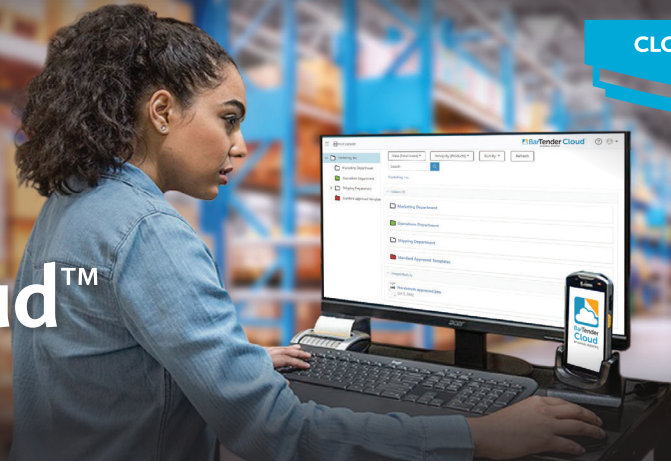

BarTender Cloud™

Simple. Easy. Powerful.

A simpler way to print, an easier way to manage

BarTender Cloud™ helps you standardize and control your label operations across your organization and throughout your external supplier ecosystems with greater ease and reduced IT costs – no IT hardware/software required.

Print and manage your labels efficiently

- ▶ Optimized, high performance printing from desktop and mobile devices – let us manage printer drivers

Design labels to your needs

- ▶ Choose your label from our Template Library or upload your own custom label design

Easily connect your data

- ▶ Easily connect your cloud label data for increased accuracy and traceability

Integrate to any business applications

- ▶ Seamlessly integrate with your ERP, WMS or MES system

Manage your security and systems