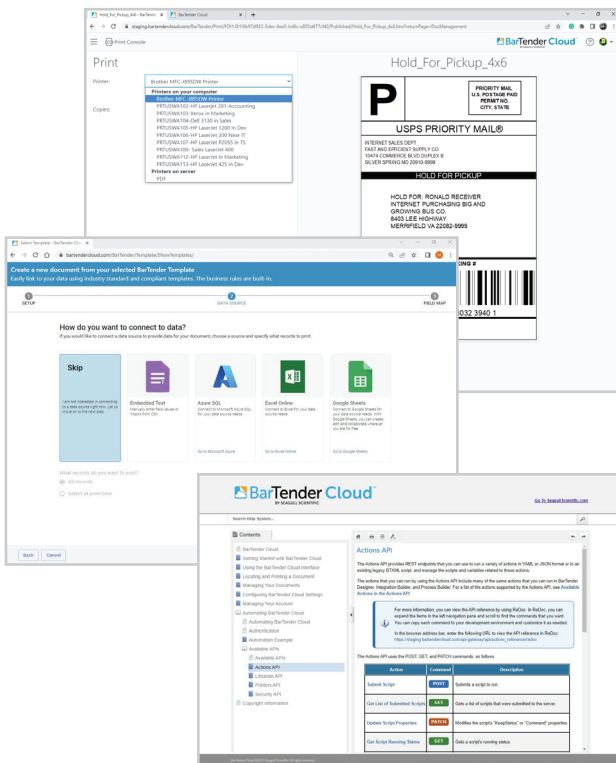

BarTender Cloud™

Simple. Easy. Powerful.

A simpler way to print, an easier way to manage

BarTender Cloud™ helps you standardize and control your label operations across your organization and throughout your external supplier ecosystems with greater ease and reduced IT costs – no IT hardware/software required.

Print and manage your labels efficiently

- ▶ Optimized, high performance printing from desktop and mobile devices – let us manage printer drivers

Design labels to your needs

- ▶ Choose your label from our Template Library or upload your own custom label design

Easily connect your data

- ▶ Easily connect your cloud label data for increased accuracy and traceability

Integrate to any business applications

- ▶ Seamlessly integrate with your ERP, WMS or MES system

Manage your security and systems

1

SELECT LABEL

2

CONNECT TO DATA

3

PRINT

Elevate all aspects of your labeling operations

WAREHOUSE